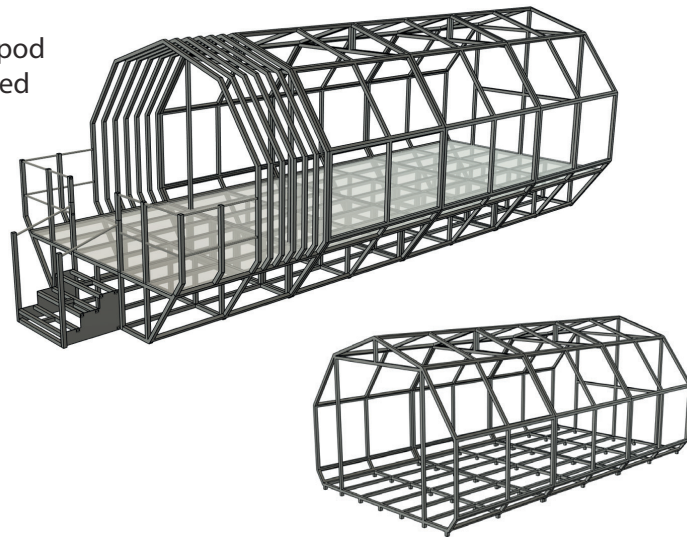

NONAPOD ALUMINIUM FRAME ONLY (3 modules) - £12,800 - £19,800 + VAT

DIY OPTION

This option is for skilled do-it-yourself enthusiasts who want to build their own bespoke glamping pod using our aluminium structural frame. We recommend a minimum of three modules - total combined length 7.5m. Larger lodges are created by adding more modules - each module is 2.5m long.

- Self-assembly option - save money - create your own bespoke lodge.
- Only one tool required to assemble the LOCX frame - TORX MB
- Free instruction seminars and advice on assembling the LOCX System.
- Aluminium profiles and connectors are flat packed on a pallet.
- For seasonal use, frames can be dismantled, flat packed and stored.
- Assembly instructions - colour coded parts and diagrams.
- Flat packed on a pallet and delivered to mainland UK.

Raised 'Flood Defence' Pod (4m high) includes approx:

- 418 Pieces of Aluminium profile - 4 holes drilled per profile
- 1500+ laser-cut aluminium pieces + rivets + rivet-nuts for connectors
- 1672 stainless steel pan-head MB torx screws

luxurypods.com

Please text or email your enquiry to Craig - 07767 666999 or craig@luxurypods.com